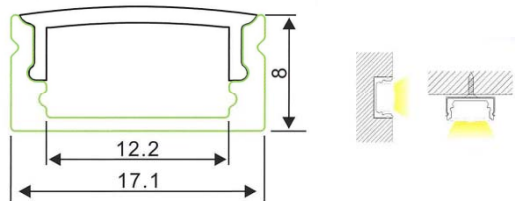

DIMENSION , mm

Note:

The above parameters are typical data; the actual parameters of each single product could differ from the typical data.

The data are subject to change without prior notice.

DML GLOBAL RESOURCES SDN BHD (875817-D)

NO.43, JALAN BP 6/2, BANDAR BUKIT PUCHONG, 47100 PUCHONG, SELANGOR DARUL EHSAN, MALAYSIA.

TEL : 011 1533 2886 FAX: +603 8051 3783 WEBSITE: www.dgr.com.my

Email: sales@dgr.com.my