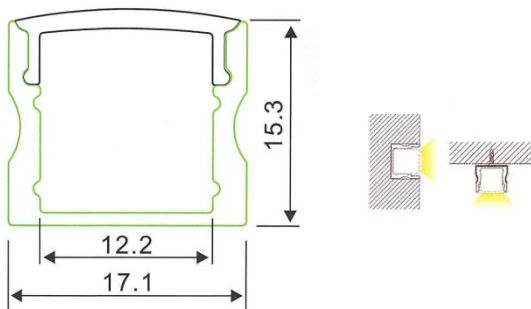

SPECIFICATION

LED STRIP

Power: 12W per meter

- Complete set with LED Driver
- Can be equipped with mounting clip (metal / pc)
- Aluminum profile
- PMMA opal matte/Semi-clear/Clear/ PC diffused cover

DIMENSION , mm